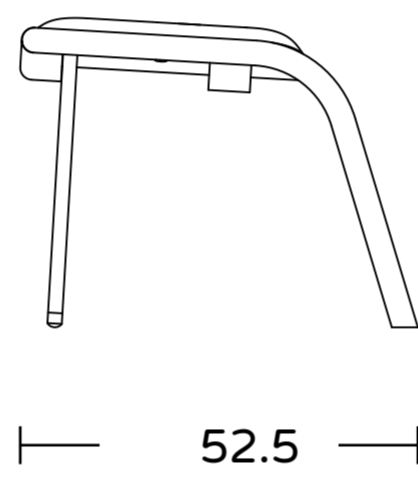

Y4 Lounge Chair - ottoman

	Ash 梣木	Oak 橡木	Walnut 胡桃	Black Stained Ash 霧黑梣
Casal 易清潔面料 布軟墊	25,950	27,950	28,750	27,450
Kvadrat Fiord 2 布軟墊	26,500	28,500	29,300	28,000
Kvadrat SISU & Hallingdal 布軟墊	27,000	29,000	29,800	28,500
苯染牛革軟墊	29,650	31,650	32,450	31,150

油裝
<霧黑梣只做漆裝>