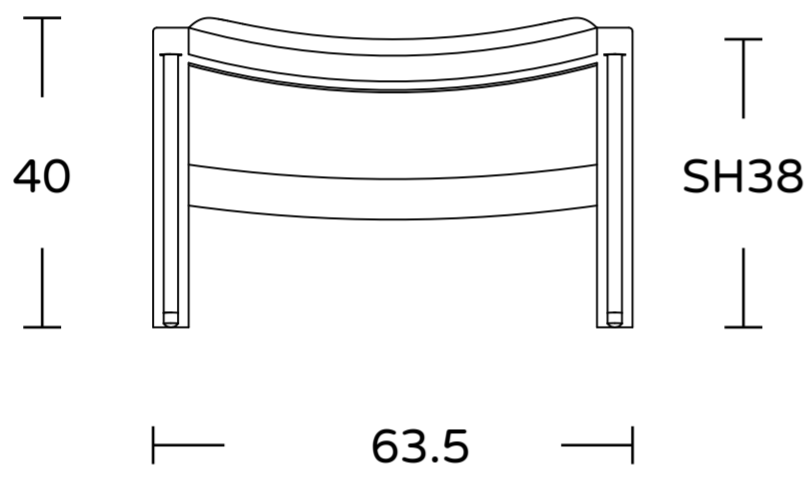

Y4 Lounge Chair - ottoman

	Ash 梣木	Oak 橡木	Walnut 胡桃	Black Stained Ash 霧黑梣
Casal 易清潔面料 布軟墊	25,950	27,950	28,750	27,450
Kvadrat Fiord 2 布軟墊	26,500	28,500	29,300	28,000
Kvadrat SISU & Hallingdal 布軟墊	27,000	29,000	29,800	28,500
苯染牛革軟墊	29,650	31,650	32,450	31,150

油裝
<霧黑梣只做漆裝>